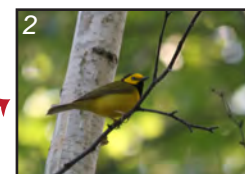

Brown's Creek

HEADWATERS: *natural & cultural resources*

open water & wetland species

1. Yellow-Headed Blackbird (*Xanthocephalus xanthocephalus*)
2. Common Loon (*Gavia immer*)
3. Blanding's Turtle (*Emydoidea blandingii*)
4. Snailseed Pondweed (*Potamogeton bicupulatus*)

species of greatest conservation need

threatened species

endangered species

stream species

1. Caddisfly (*Lepidostoma* spp.)
2. Brook Stickleback (*Culaea inconstans*)
  photo: Ohio DNR
3. Central Mudminnow (*Umbra limi*)
  photo: Conrad Schmidt
4. Star-nosed Mole (*Condylura cristata*)
  photo: Brandon Motz

species of special concern

floodplain & upland species

1. Red-shouldered Hawk (*Buteo lineatus*)
2. Hooded Warbler (*Setophaga citrina*)
3. Cecropia Silkmoth (*Hyalophora cecropia*)

OAK WOODLAND

PRAIRIE