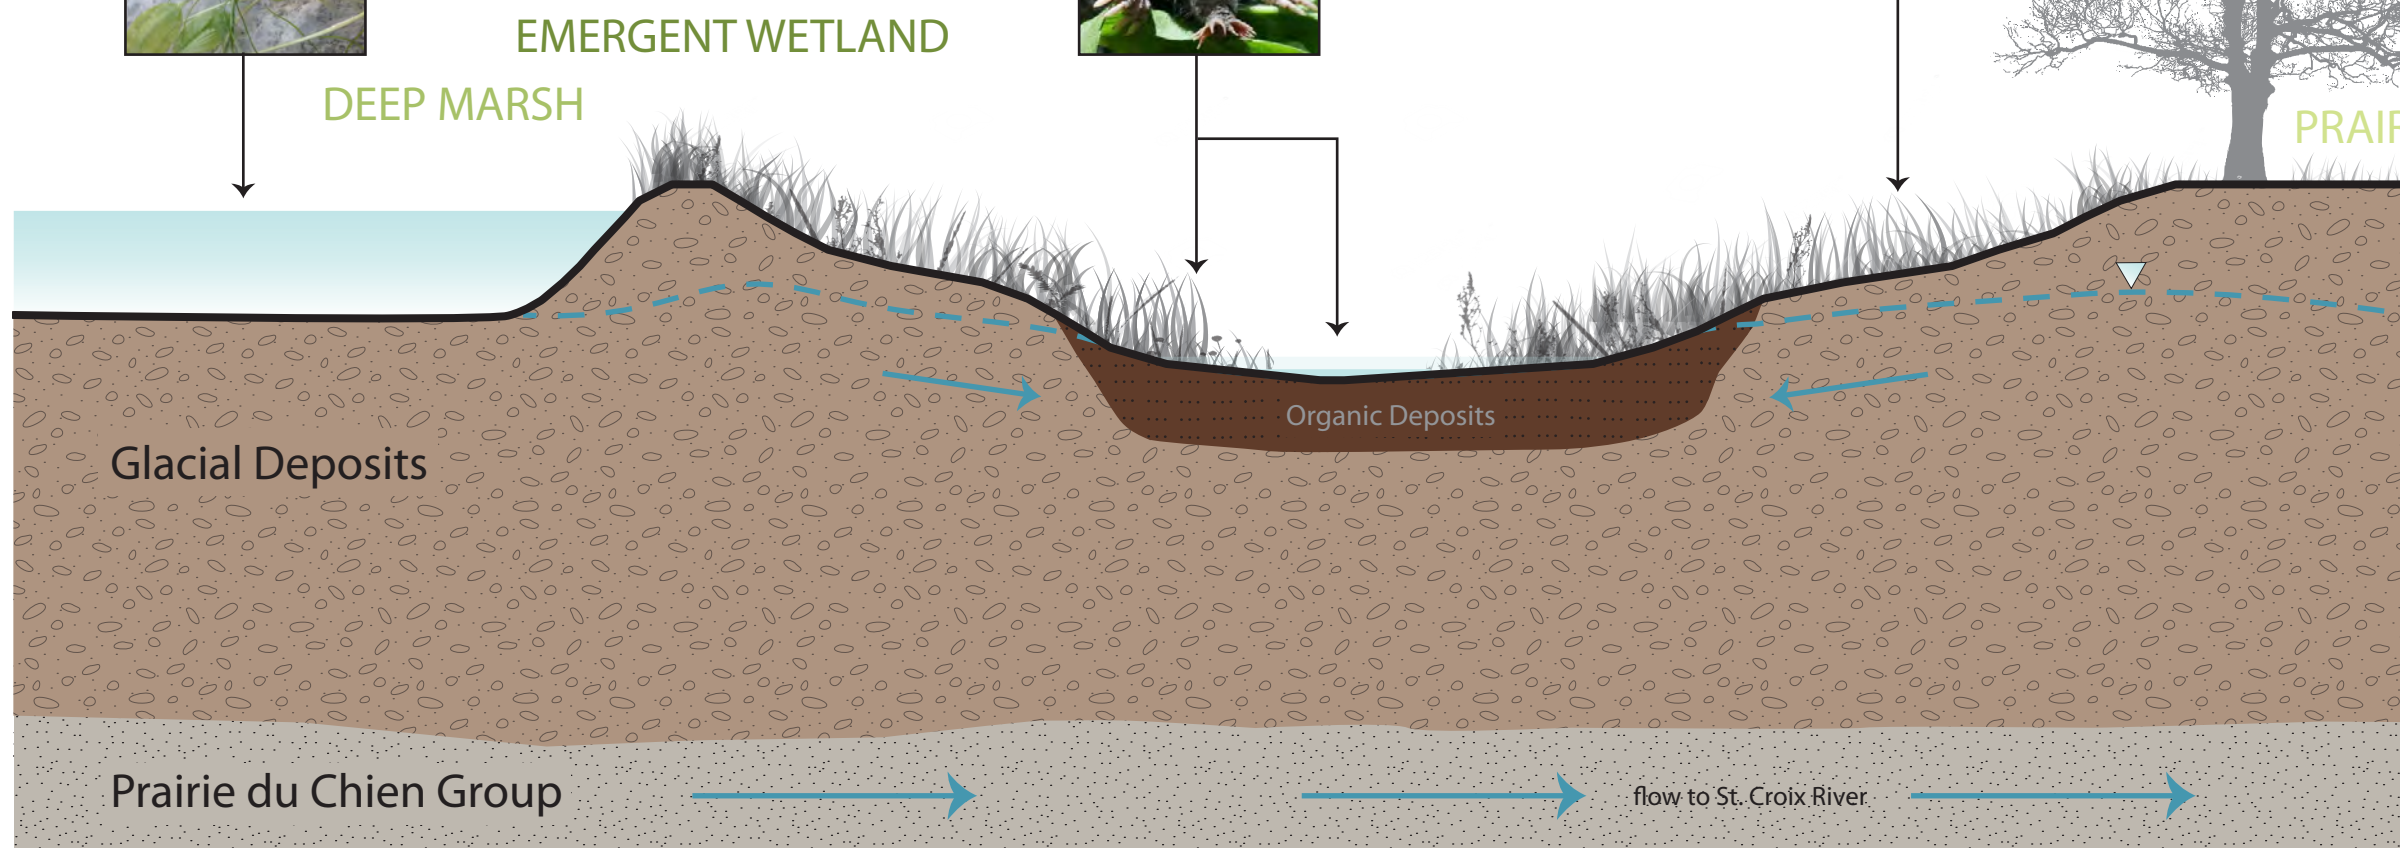

### floodplain & upland species

1. Red-shouldered Hawk (*Buteo lineatus*)
2. Hooded Warbler (*Setophaga citrina*)
3. Cecropia Silkmoth (*Hyalophora cecropia*)

### PRAIRIE

Brown's Creek Headwaters Wetland

Brown's Creek Headwaters Deep Marsh