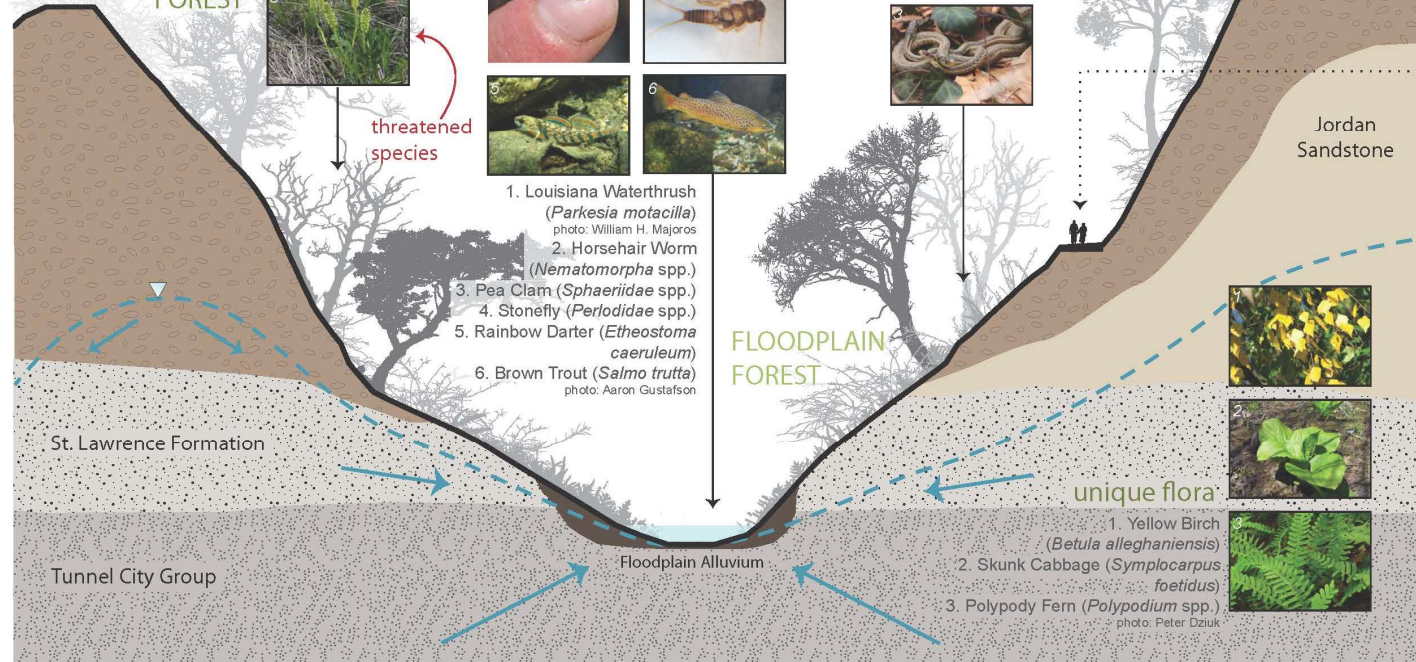

Brown's Creek Trail