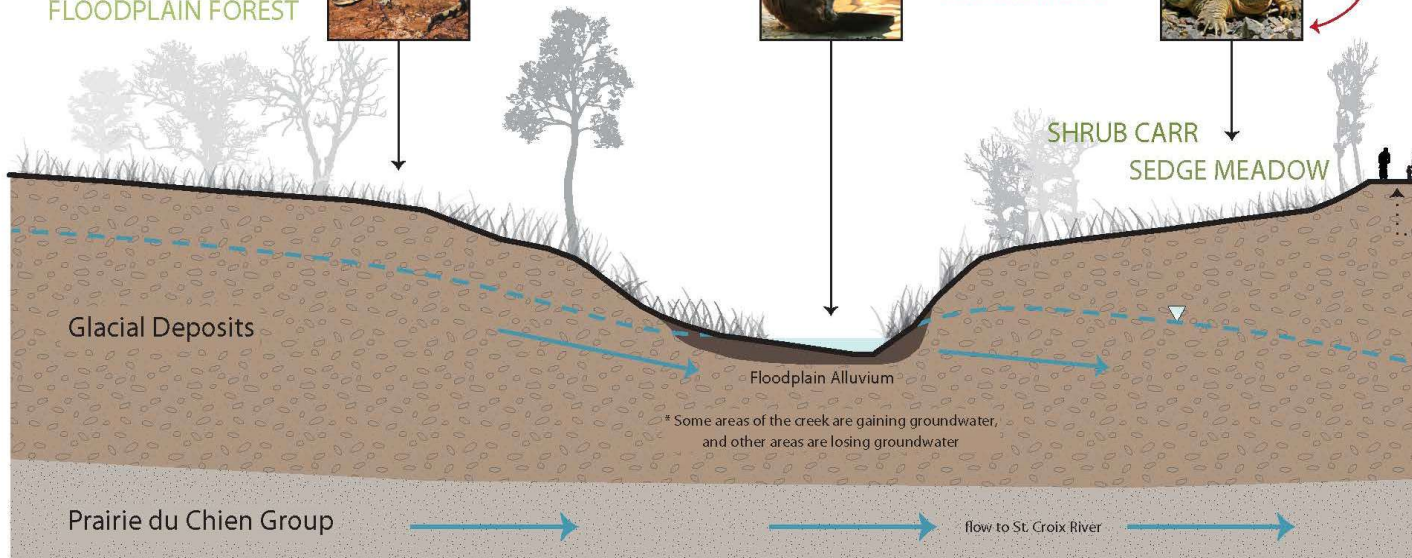

species of greatest conservation need

species of greatest conservation need

species of special concern

FLOODPLAIN FOREST

SHRUB CARR SEDE MEADOW

Brown's Creek - Manning Ave & Hwy 96

Brown's Creek Trail

Gorge Reach Louisiana Waterthrush – Species of Special Concern