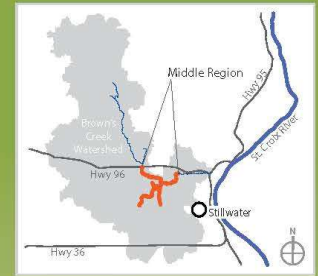

1. Western Chorus Frog (*Pseudacris triseriata*)
photo: Ohio DNR
2. Willow Flycatcher (*Empidonax traillii*)
photo: Kelly Colgan Azar
3. Common Snapping Turtle (*Chelydra serpentina*)
photo: Dakota L.

species of greatest conservation need

species of greatest conservation need

species of special concern

FLOODPLAIN FOREST

SHRUB CARR SEDE MEADOW

Brown's Creek - Manning Ave & Hwy 96

Brown's Creek Trail

Gorge Reach Louisiana Waterthrush – Species of Special Concern

photo by Brian E. Small (Vireo)

© MN DNR, Welby R. Smith

Gorge Reach

Yellow Birch – nature’s scratch & sniff

Gorge Reach

Horsehair Worm

Gorge Reach

Rainbow darter