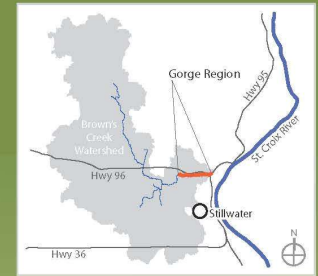

Brown's Creek GORGE : natural & cultural resources

upland species

1. Gray Fox (*Urocyon cinereoargenteus*)
  photo: Josh Laymon
2. Pileated Woodpecker (*Dryocopus pileatus*)
  photo: K. Chayka
3. Kittentails (*Besseyia bullii*)
  photo: K. Chayka

threatened species