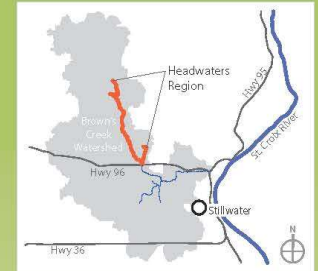

Brown's Creek Unique Species Inventory

Springs of Life

What was found?

Headwaters Reach Hooded Warbler – Species of Special Concern

photo by Brandon Motz (Flickr)

Headwaters Reach: Snailseed Pondweed – State Endangered Species

Headwaters Reach Blanding's Turtle – State Threatened Species

Brown's Creek *HEADWATERS: natural & cultural resources*

open water & wetland species

1. Yellow-Headed Blackbird (*Xanthocephalus xanthocephalus*)
2. Common Loon (*Gavia immer*)
3. Blanding's Turtle (*Emydoidea blandingii*)
4. Snailseed Pondweed (*Potamogeton bicupulatus*)

species of greatest conservation need

threatened species

endangered species

EMERGENT WETLAND

DEEP MARSH

stream species

1. Caddisfly (*Lepidostoma* spp.)
2. Brook Stickleback (*Culaea inconstans*)
photo: Ohio DNR
3. Central Mudminnow (*Umbra limi*)
photo: Conrad Schmidt
4. Star-nosed Mole (*Condylura cristata*)
photo: Brandon Motz