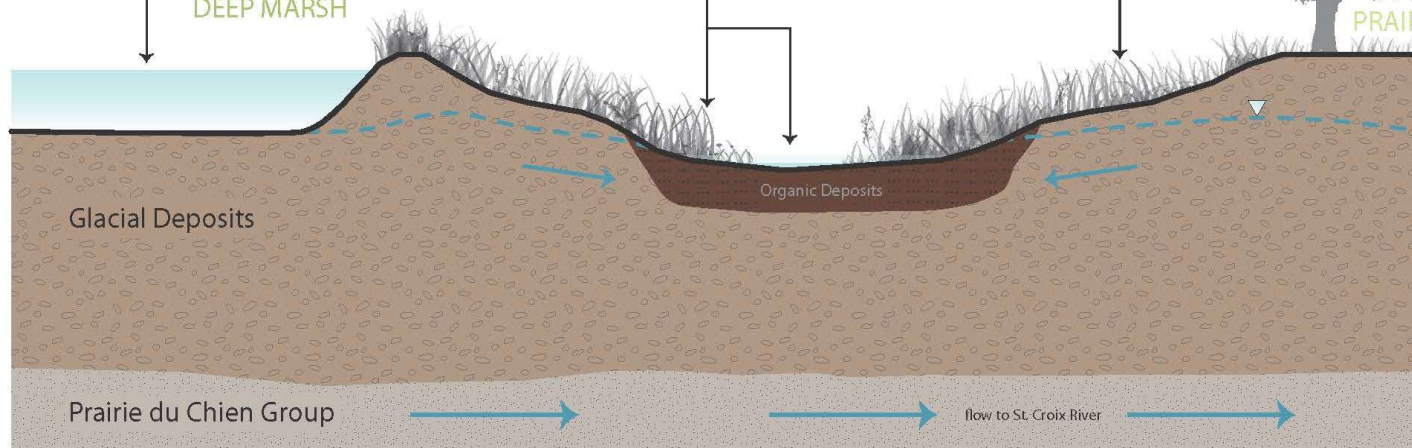

species of greatest conservation need

threatened species

endangered species

EMERGENT WETLAND

DEEP MARSH

stream species

1. Caddisfly (*Lepidostoma* spp.)
2. Brook Stickleback (*Culaea inconstans*)
photo: Ohio DNR
3. Central Mudminnow (*Umbra limi*)
photo: Conrad Schmidt
4. Star-nosed Mole (*Condylura cristata*)
photo: Brandon Motz

species of special concern

floodplain & upland species

1. Red-shouldered Hawk (*Buteo lineatus*)
2. Hooded Warbler (*Setophaga citrina*)
3. Cecropia Silkmoth (*Hyalophora cecropia*)

OAK WOODLAND

PRAIRIE

Brown's Creek Headwaters Wetland

Brown's Creek Headwaters Deep Marsh

A species of caddisfly

Caddisfly Nets

Middle Reach

A species of caddisfly - adult

photo by Tony DiTerlizzi

Middle Reach

Rose-breasted Grosbeak - SGCN